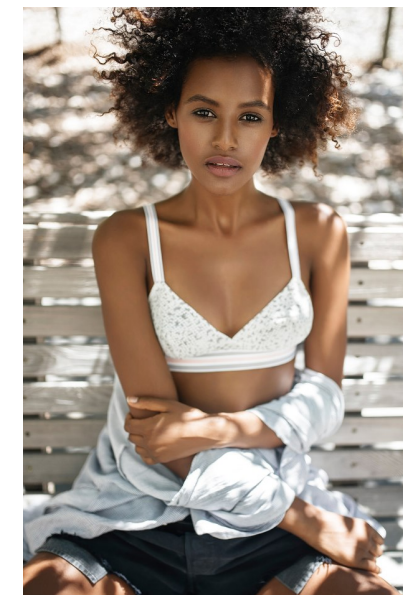

MERON MAMO

Height 175cm/5'9" Bust 81cm/32" B Waist 62cm/24.5" Hips 90cm/35.5"
 Dress 32 EU/2 US/4 UK Shoe 38.5 EU/7.5 US/5.5 UK Hair Dark Brown
 Eyes Black

168

169

8000 Sunset Blvd Suite A201 | Los Angeles, CA 90046
 Phone: +1 310 276 0020 | info@twomenagement.com