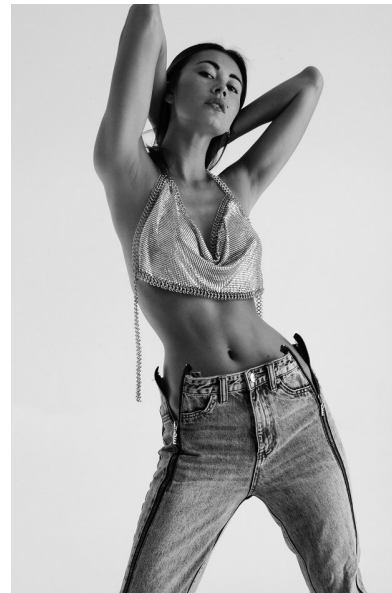

ANA TANAKA

Height 173cm/5'8" Bust 81cm/32" C Waist 61cm/24" Hips 86cm/34"
Dress 32 EU/2 US/4 UK Shoe 38.5 EU/7.5 US/5.5 UK Hair Brown
Eyes Hazel

8000 Sunset Blvd Suite A201 | Los Angeles, CA 90046
Phone: +1 310 276 0020 | info@twomanagement.com