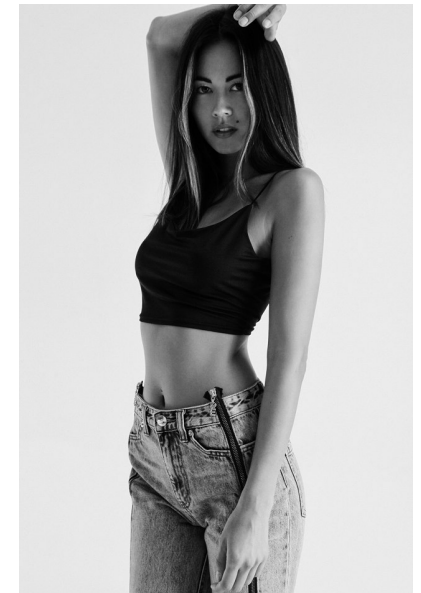

ANA TANAKA

Height 173cm/5'8" Bust 81cm/32" C Waist 61cm/24" Hips 86cm/34"
Dress 32 EU/2 US/4 UK Shoe 38.5 EU/7.5 US/5.5 UK Hair Brown
Eyes Hazel

8000 Sunset Blvd Suite A201 | Los Angeles, CA 90046
Phone: +1 310 276 0020 | info@twomanagement.com