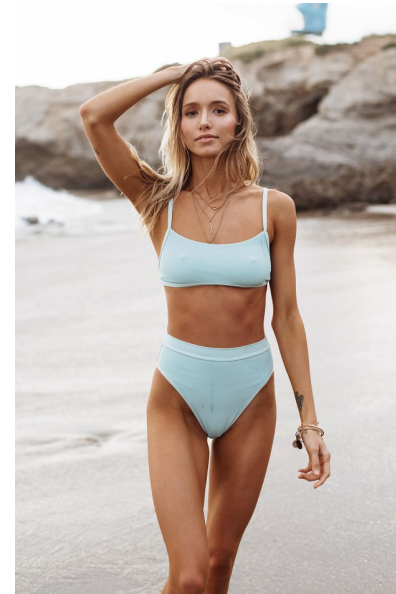

RACQUELLE LAWRENCE

Height 175cm/5'9" Bust 81cm/32" Waist 60cm/23.5" Hips 86cm/34"
Dress 34 EU/4 US/6 UK Shoe 39 EU/8 US/6 UK Hair Blonde Eyes Hazel

8000 Sunset Blvd Suite A201 | Los Angeles, CA 90046
Phone: +1 310 276 0020 | info@twomanagement.com