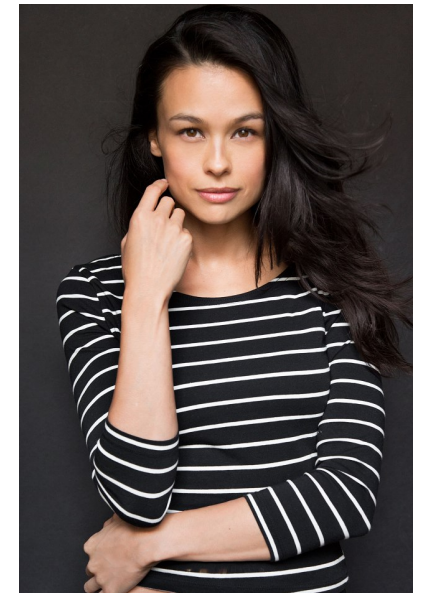

JOY NAKAYAMA

Height 173cm/5'8" Bust 87cm/34.5" B Waist 62cm/24.5" Hips 86cm/34"
Dress 34 EU/4 US/6 UK Shoe 39 EU/8 US/6 UK Hair Dark Brown
Eyes Brown

8000 Sunset Blvd Suite A201 | Los Angeles, CA 90046
Phone: +1 310 276 0020 | info@twomanagement.com