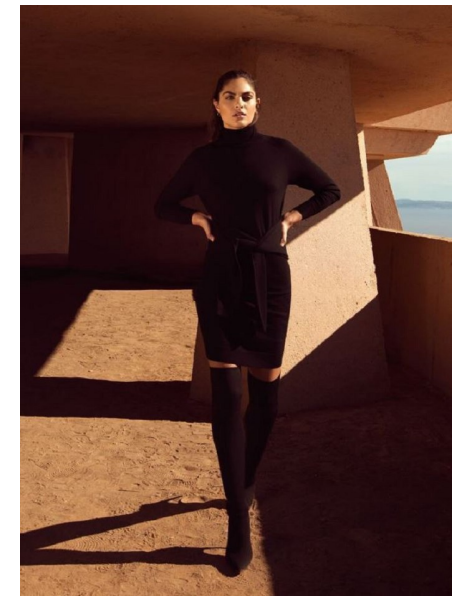

ALICIA RUELAS

Height 175cm/5'9" Bust 86cm/34" B Waist 61cm/24" Hips 92cm/36"
Dress 32 EU/2 US/4 UK Shoe 40 EU/9 US/6.5 UK Hair Brown
Eyes Green

8000 Sunset Blvd Suite A201 | Los Angeles, CA 90046
Phone: +1 310 276 0020 | info@twomanagement.com