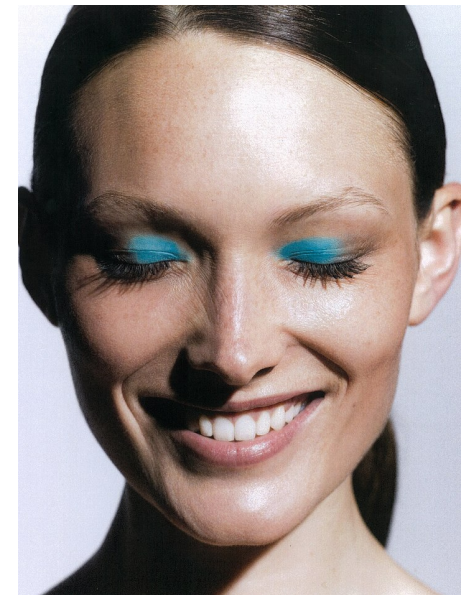

FANNY FOURNIER

Height 172cm/5'7.5" Bust 77cm/30.5" Waist 65cm/25.5" Hips 90cm/35.5"
Shoe 39 EU/8 US/6 UK Hair Dark Blonde Eyes Blue

8000 Sunset Blvd Suite A201 | Los Angeles, CA 90046
Phone: +1 310 276 0020 | info@twomanagement.com