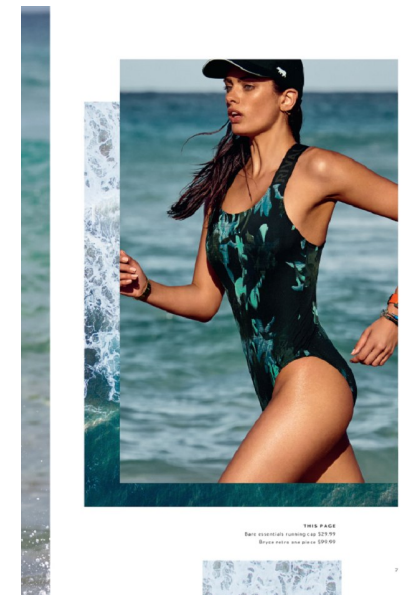

CHARLIE AUSTIN

Height 178cm/5'10" Bust 84cm/33" Waist 66cm/26" Hips 91cm/36"
 Shoe 39 EU/8 US/6 UK Hair Brunette Eyes Blue

8000 Sunset Blvd Suite A201 | Los Angeles, CA 90046
 Phone: +1 310 276 0020 | info@twomanagement.com