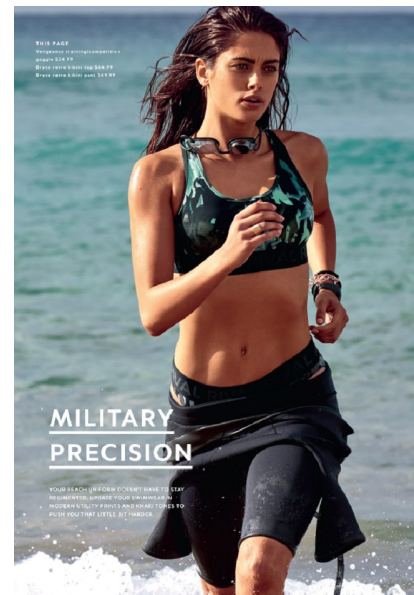

CHARLIE AUSTIN

Height 178cm/5'10" Bust 84cm/33" Waist 66cm/26" Hips 91cm/36"
 Shoe 39 EU/8 US/6 UK Hair Brunette Eyes Blue

8000 Sunset Blvd Suite A201 | Los Angeles, CA 90046
 Phone: +1 310 276 0020 | info@twomanagement.com