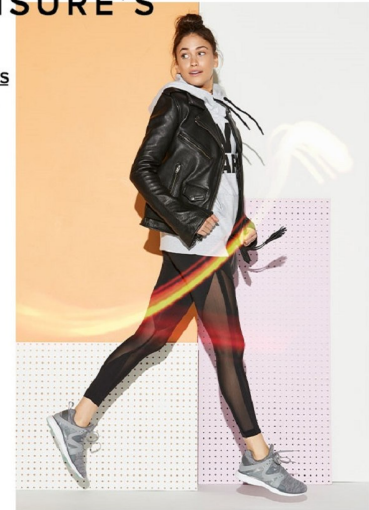

HOLLY OWENS

Height 174cm/5'8.5" Bust 86cm/34" Waist 61cm/24" Hips 86cm/34"
Dress 32-34 EU/2-4 US/4-6 UK Shoe 38.5 EU/7.5 US/5.5 UK Hair Brown
Eyes Hazel

LOOKS WE LOVE:

ATHLEISURE'S MVP

[SHOP LEGGINGS](#)

8000 Sunset Blvd Suite A201 | Los Angeles, CA 90046
Phone: +1 310 276 0020 | info@twomanagement.com