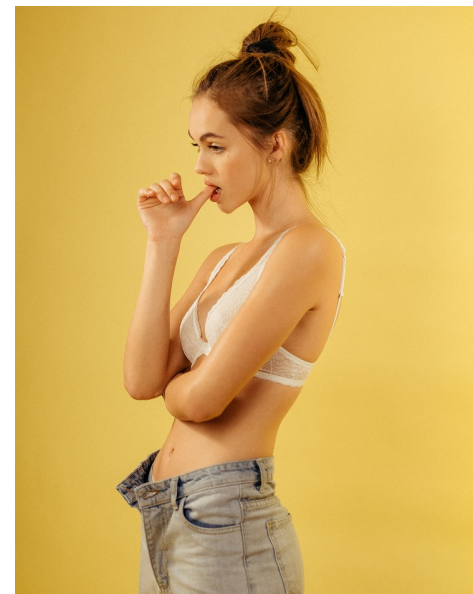

LILY EASTON

Height 173cm/5'8" Bust 84cm/33" Waist 63cm/25" Hips 89cm/35"
Dress 32-34 EU/2-4 US/4-6 UK Shoe 39.5 EU/8.5 US/6 UK Hair Brown
Eyes Blue

8000 Sunset Blvd Suite A201 | Los Angeles, CA 90046
Phone: +1 310 276 0020 | info@twomanagement.com