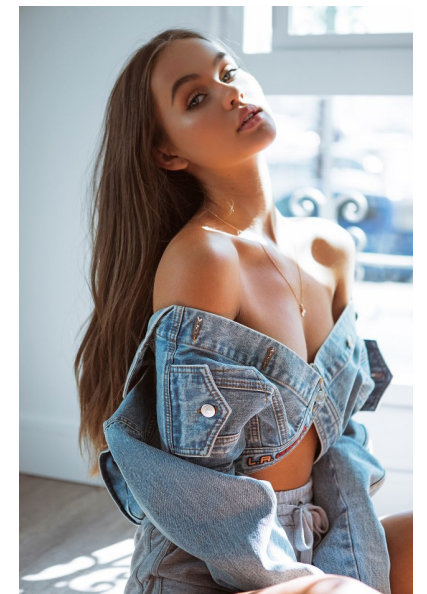

LILY EASTON

Height 173cm/5'8" Bust 84cm/33" Waist 63cm/25" Hips 89cm/35"
Dress 32-34 EU/2-4 US/4-6 UK Shoe 39.5 EU/8.5 US/6 UK Hair Brown
Eyes Blue

8000 Sunset Blvd Suite A201 | Los Angeles, CA 90046
Phone: +1 310 276 0020 | info@twomanagement.com