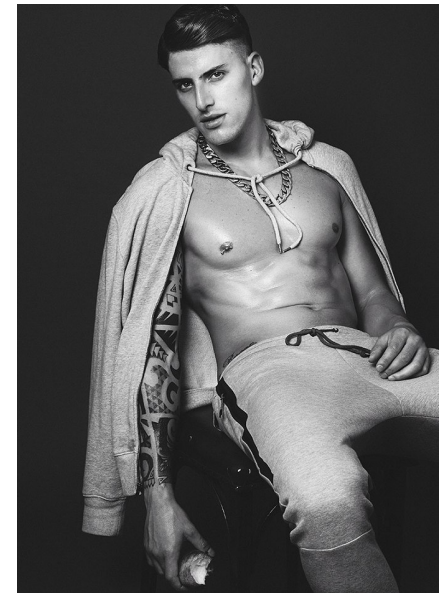

DANILO BORGATO

Height 186cm/6'1.5" Chest 104cm/41" Waist 81cm/32" Inseam 86cm/34"
Collar 41cm/16" Sleeve 86cm/34" Suit 104cm/41"/51" Suit Length L
Shoe 45 EU/11 US/10.5 UK Hair Brown Eyes Brown

8000 Sunset Blvd Suite A201 | Los Angeles, CA 90046
Phone: +1 310 276 0020 | info@twomanagement.com