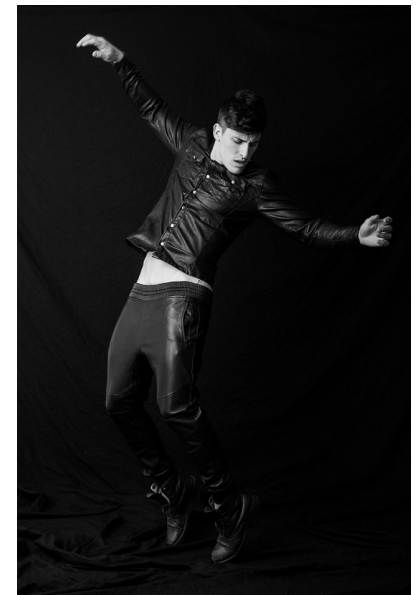

DANILO BORGATO

Height 186cm/6'1.5" Chest 104cm/41" Waist 81cm/32" Inseam 86cm/34"
Collar 41cm/16" Sleeve 86cm/34" Suit 104cm/41"/51" Suit Length L
Shoe 45 EU/11 US/10.5 UK Hair Brown Eyes Brown

8000 Sunset Blvd Suite A201 | Los Angeles, CA 90046
Phone: +1 310 276 0020 | info@twomanagement.com