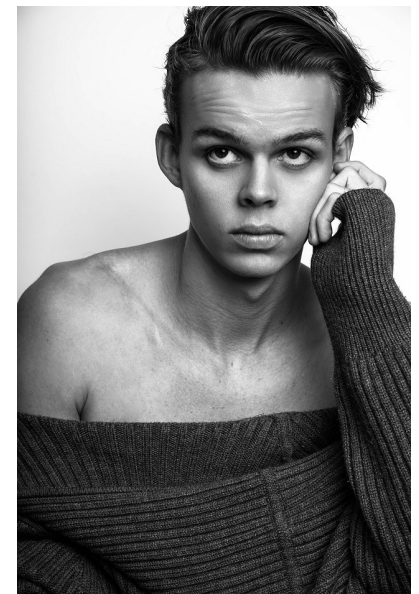

## EDMUND

Height 184cm/6'0.5" Chest 91cm/36" Waist 81cm/32" Inseam 81cm/32"  
Collar 35cm/14" Sleeve 84cm/33" Suit 91cm/36"/46 Suit Length R  
Shoe 46.5 EU/12 US/11.5 UK Hair Dark Blonde Eyes Hazel

8000 Sunset Blvd Suite A201 | Los Angeles, CA 90046  
Phone: +1 310 276 0020 | [info@twomanagement.com](mailto:info@twomanagement.com)