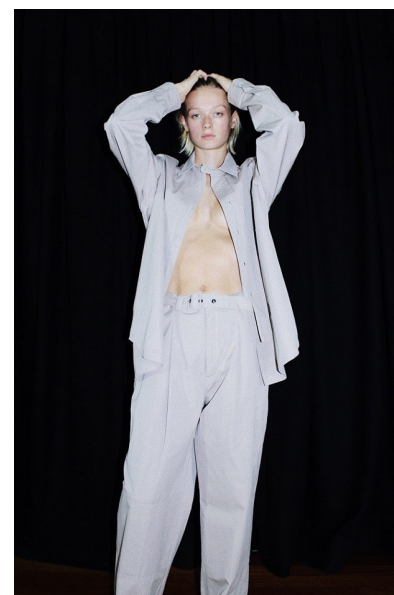

NADINE GOLD

Height 178cm/5'10" Bust 80cm/31.5" Waist 66cm/26" Hips 89cm/35"
Dress 32 EU/2 US/4 UK Shoe 40.5 EU/9.5 US/7 UK Hair Dark Blonde
Eyes Blue/Green

8000 Sunset Blvd Suite A201 | Los Angeles, CA 90046
Phone: +1 310 276 0020 | info@twomanagement.com