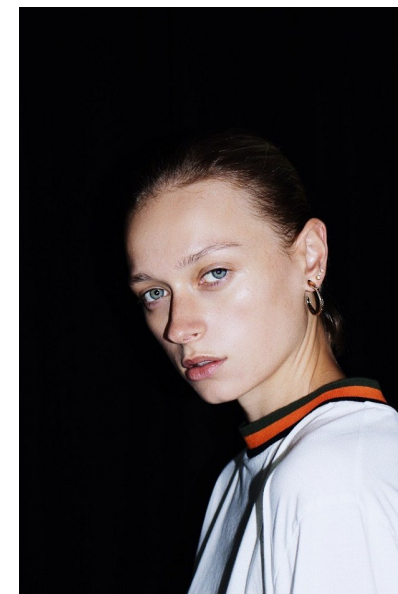

NADINE GOLD

Height 178cm/5'10" Bust 80cm/31.5" Waist 66cm/26" Hips 89cm/35"
Dress 32 EU/2 US/4 UK Shoe 40.5 EU/9.5 US/7 UK Hair Dark Blonde
Eyes Blue/Green

8000 Sunset Blvd Suite A201 | Los Angeles, CA 90046
Phone: +1 310 276 0020 | info@twomanagement.com