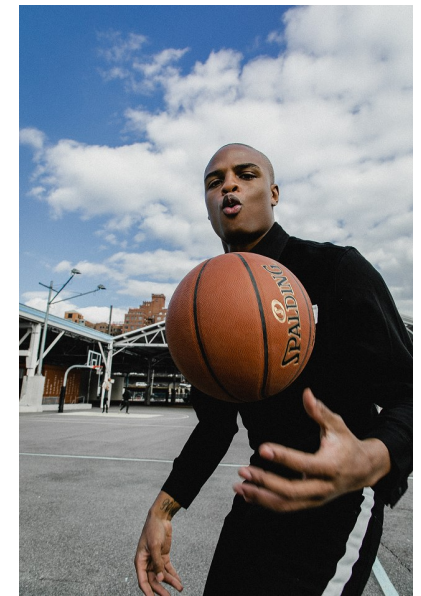

ISAIAH HAMILTON

Height 188cm/6'2" Waist 79cm/31" Inseam 86cm/34" Collar 38cm/15"
Suit 101cm/40"/50 Suit Length L Shoe 46.5 EU/12 US/11.5 UK Hair Black
Eyes Brown

8000 Sunset Blvd Suite A201 | Los Angeles, CA 90046
Phone: +1 310 276 0020 | info@twomanagement.com