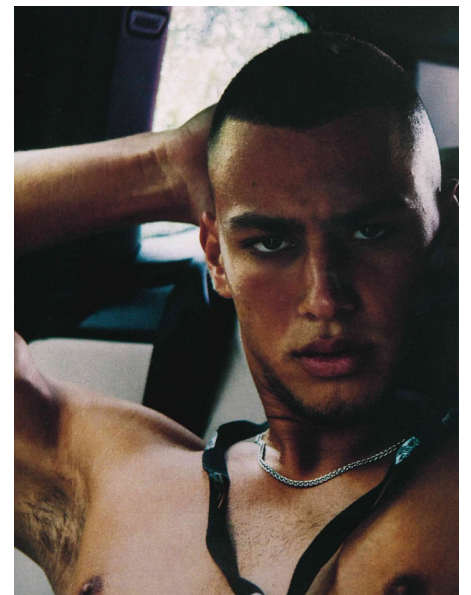

BARAK SHAMIR

Height 187cm/6'1.5" Chest 96cm/38" Waist 79cm/31" Inseam 81cm/32"
 Collar 39cm/15.5" Sleeve 81cm/32" Suit 97cm/38"/48 Suit Length R
 Shoe 45.5 EU/11 US/10.5 UK Hair Brown Eyes Brown

8000 Sunset Blvd Suite A201 | Los Angeles, CA 90046
 Phone: +1 310 276 0020 | info@twomanagement.com