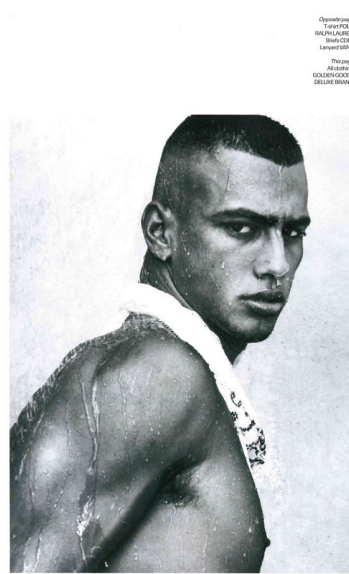

BARAK SHAMIR

Height 187cm/6'1.5" Chest 96cm/38" Waist 79cm/31" Inseam 81cm/32"
 Collar 39cm/15.5" Sleeve 81cm/32" Suit 97cm/38"/48 Suit Length R
 Shoe 45.5 EU/11 US/10.5 UK Hair Brown Eyes Brown

8000 Sunset Blvd Suite A201 | Los Angeles, CA 90046
 Phone: +1 310 276 0020 | info@twomanagement.com