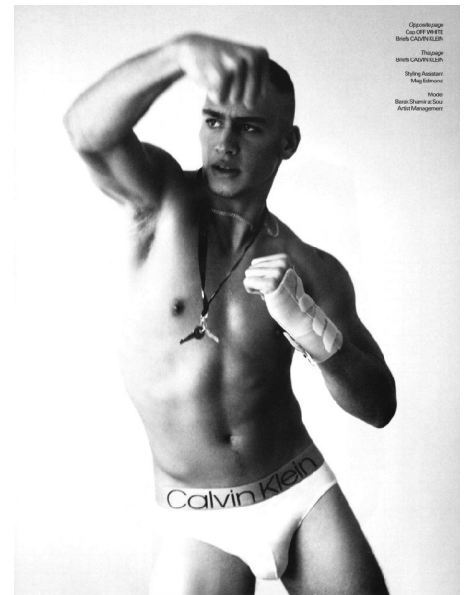

BARAK SHAMIR

Height 187cm/6'1.5" Chest 96cm/38" Waist 79cm/31" Inseam 81cm/32"
 Collar 39cm/15.5" Sleeve 81cm/32" Suit 97cm/38"/48 Suit Length R
 Shoe 45.5 EU/11 US/10.5 UK Hair Brown Eyes Brown

8000 Sunset Blvd Suite A201 | Los Angeles, CA 90046
 Phone: +1 310 276 0020 | info@twomanagement.com